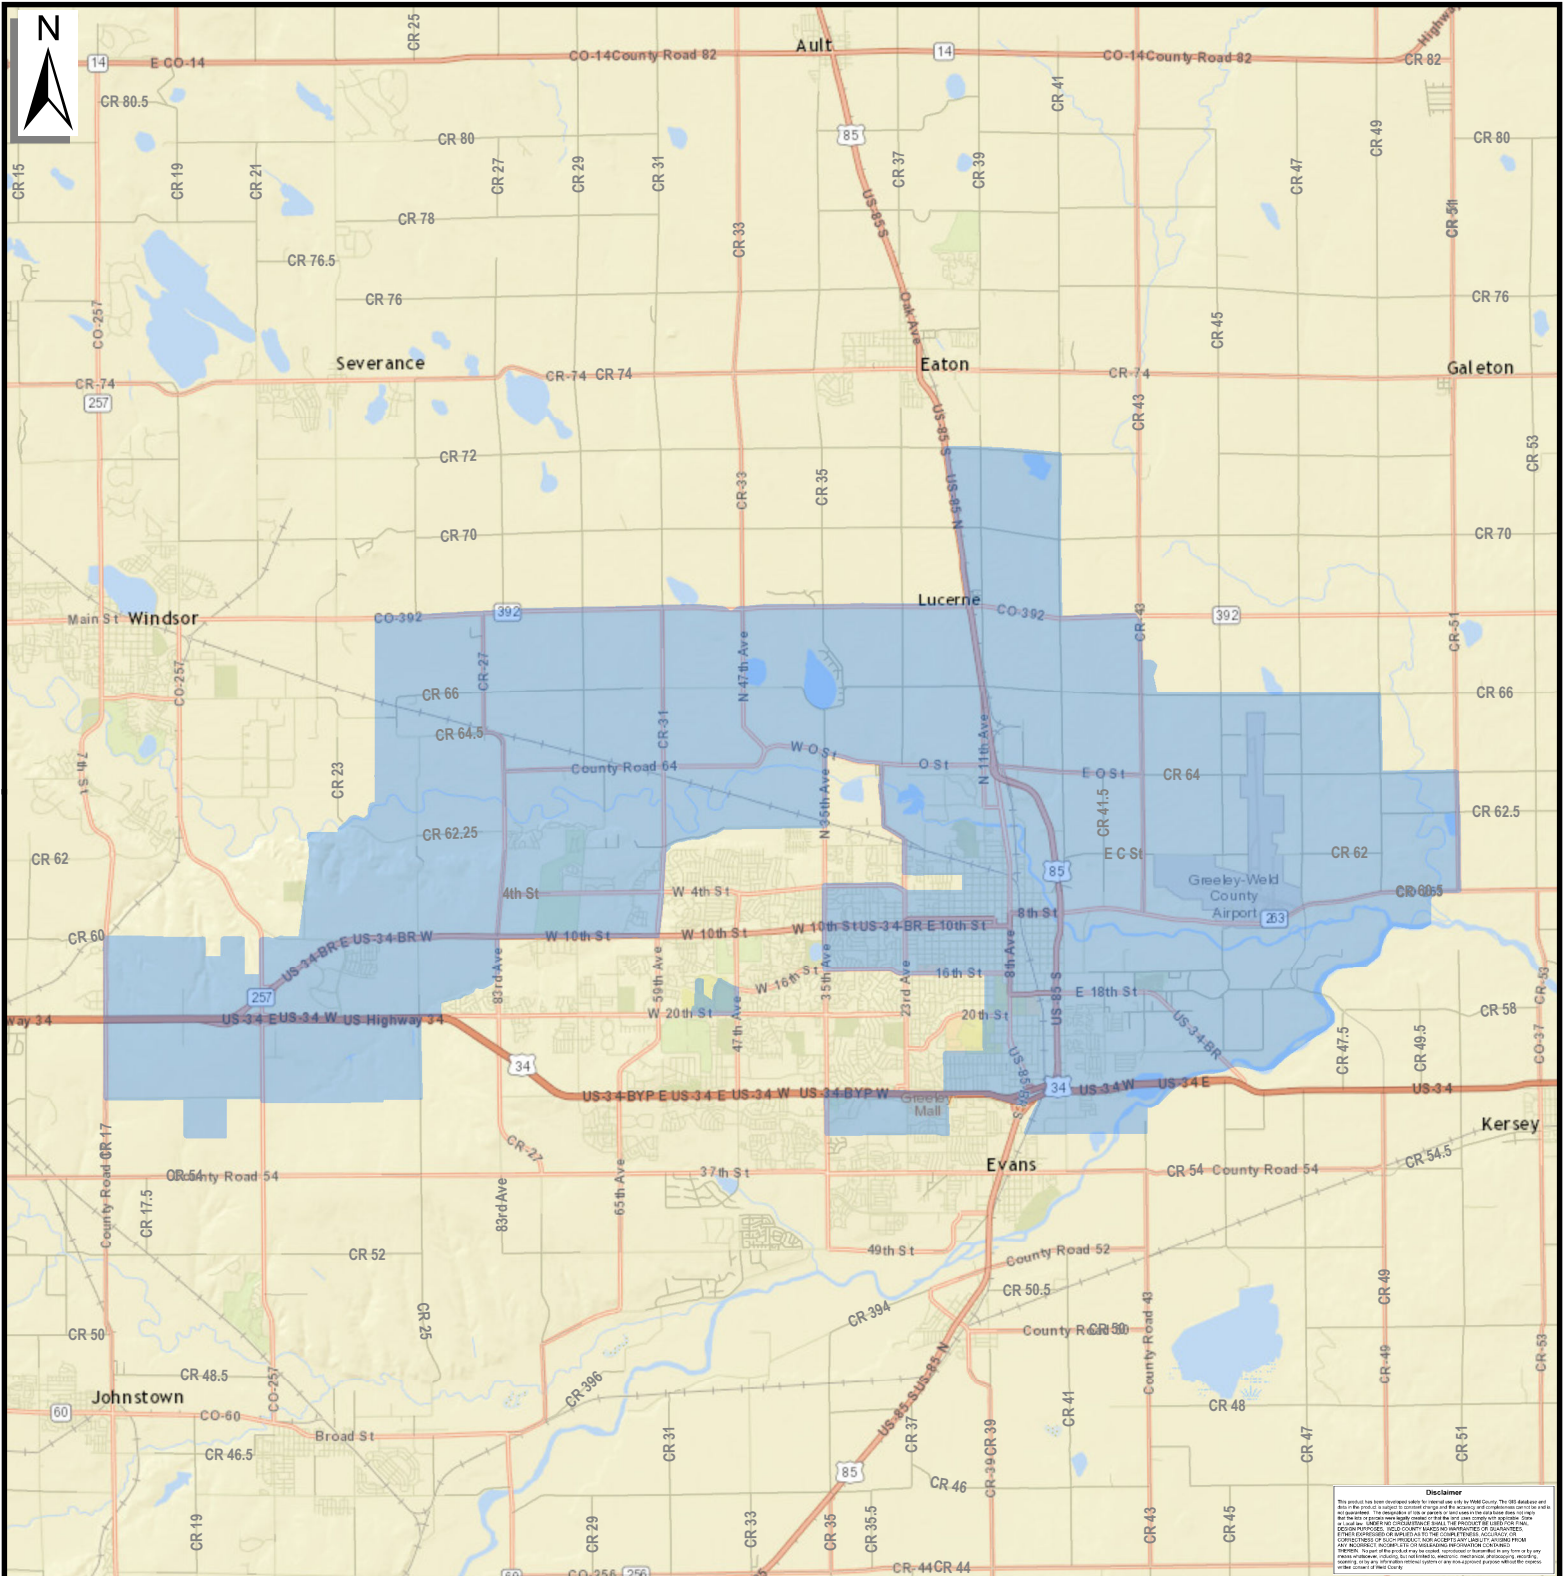

Weld Enterprise Zone - Greeley/Garden City Sub Zone Effective January 1, 2016

For program information contact Upstate Colorado Economic Development
* 970-356-4565 * | www.upstatecolorado.org