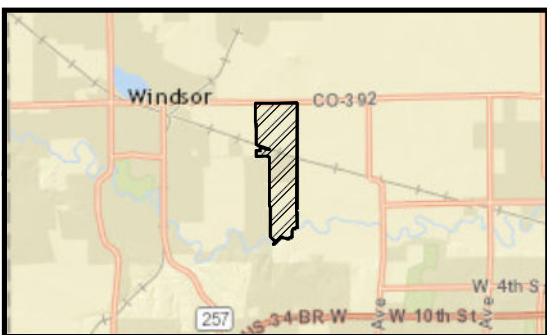

Weld Enterprise Zone - Windsor Sub Zone Effective January 1, 2016

For program information contact Upstate Colorado Economic Development
* 970-356-4565 * | www.upstatecolorado.org