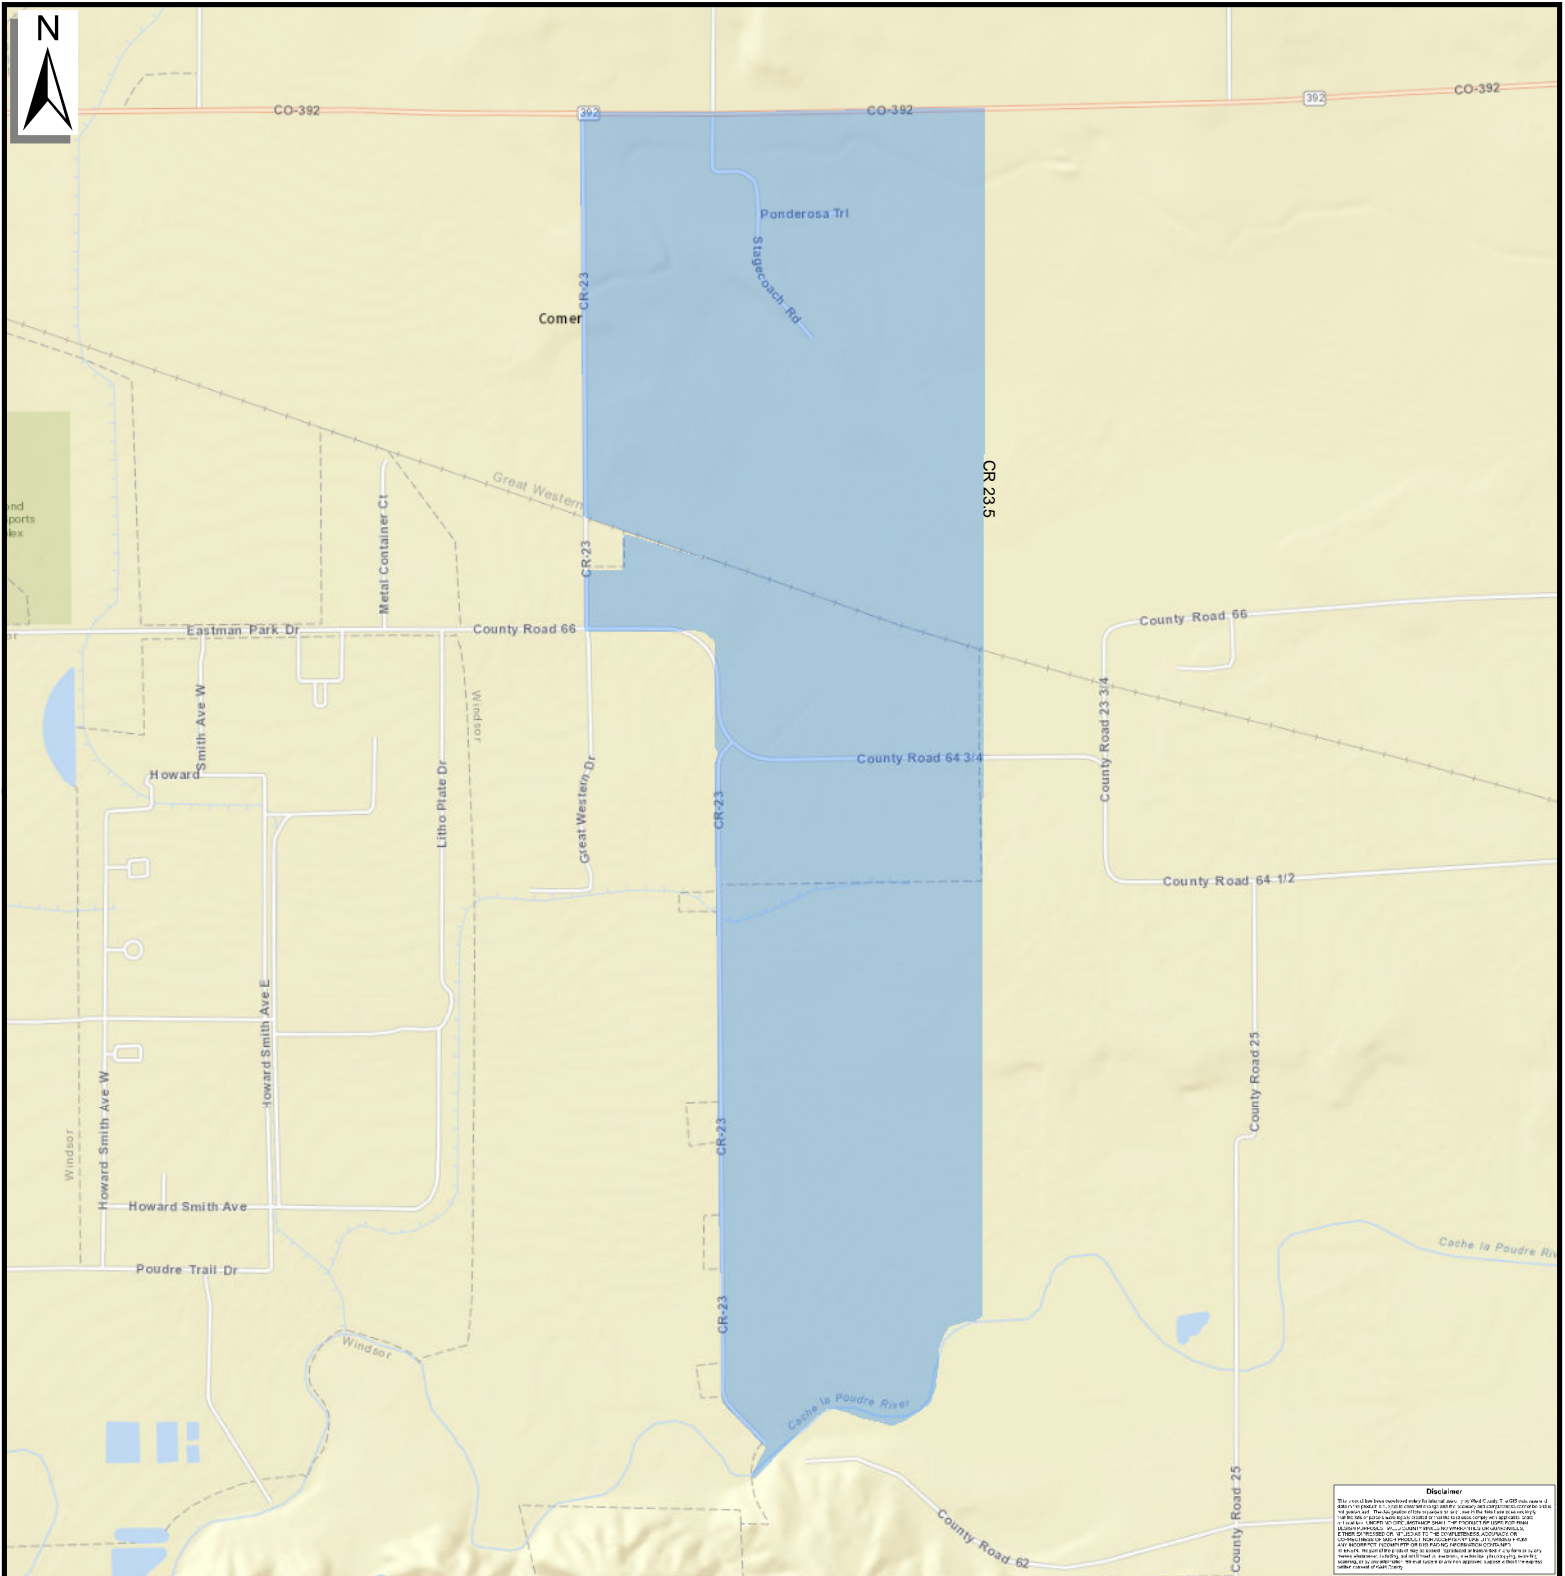

Weld Enterprise Zone - Windsor Sub Zone Effective January 1, 2016

For program information contact Upstate Colorado Economic Development
* 970-356-4565 * | www.upstatecolorado.org