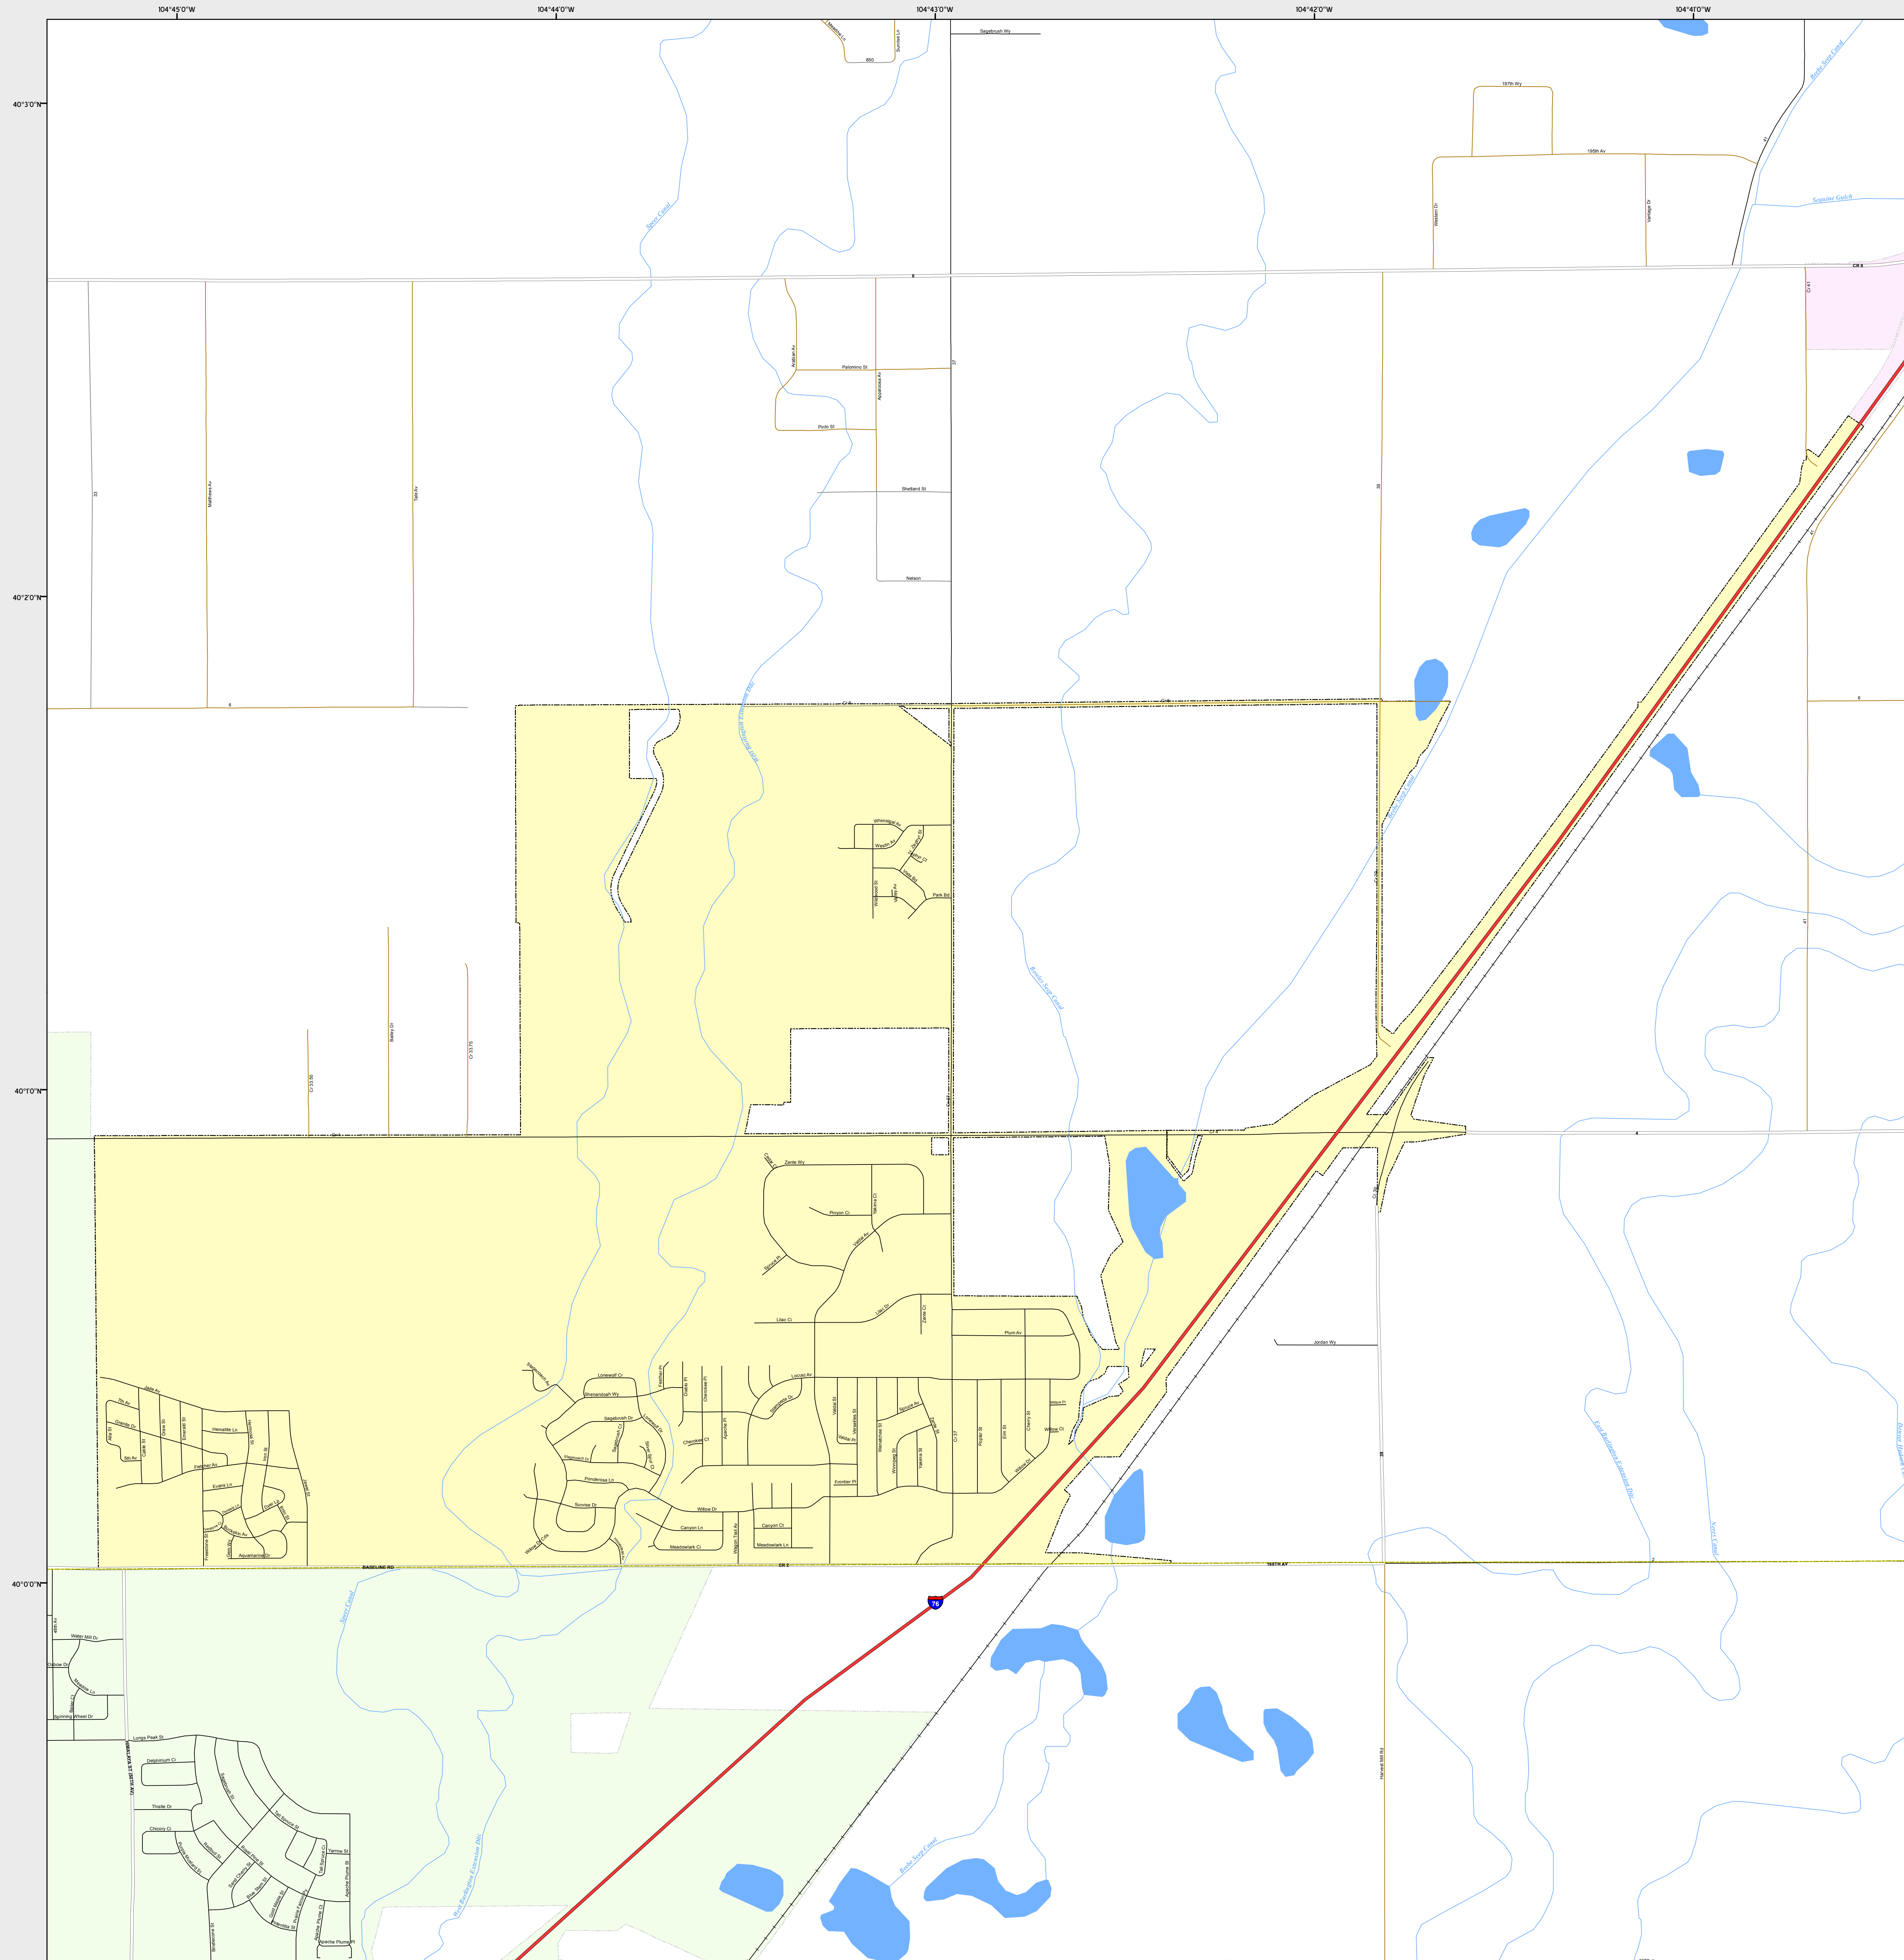

LOCHBUIE

- Highways
- **Major Roads**
- Paved
- Gravel
- Bladed
- **Local Roads**
- Paved
- Gravel
- Bladed
- **Base Data**
- City Limits
- Counties
- Cemetery
- Lakes
- Rivers/Streams
- Railroads
- **Public Land Classification**
- Public Lands
- State Lands
- National or State Forest
- National Parks/Monuments
- Indian Reservations
- Military/Federal
- Wilderness Areas

0 0.2 0.4 Miles

State of Colorado
This city is located in the following count(ies):
Weld