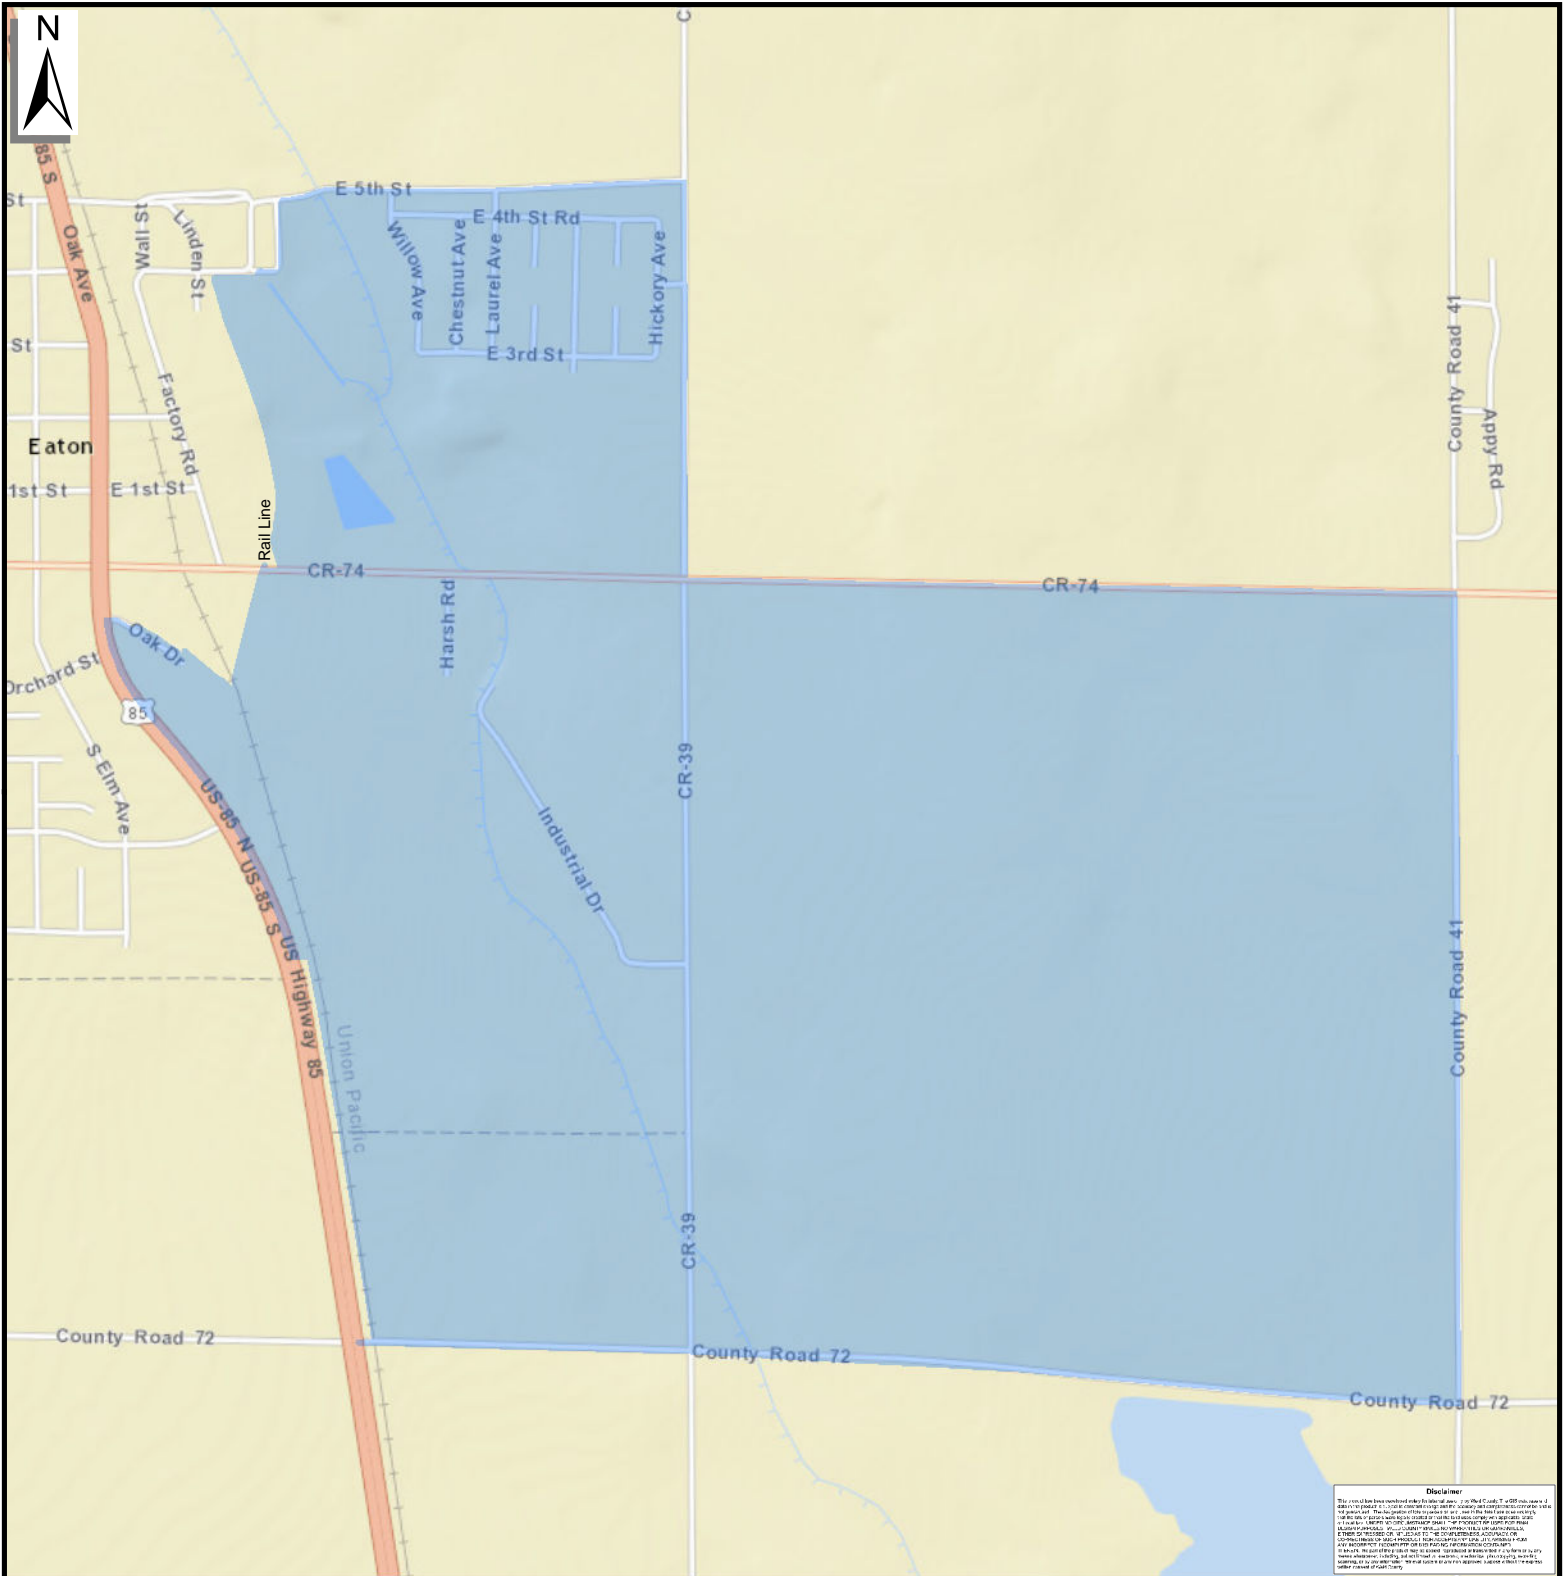

Weld Enterprise Zone - Eaton Sub Zone Effective January 1, 2016

For program information contact Upstate Colorado Economic Development
* 970-356-4565 * | www.upstatecolorado.org