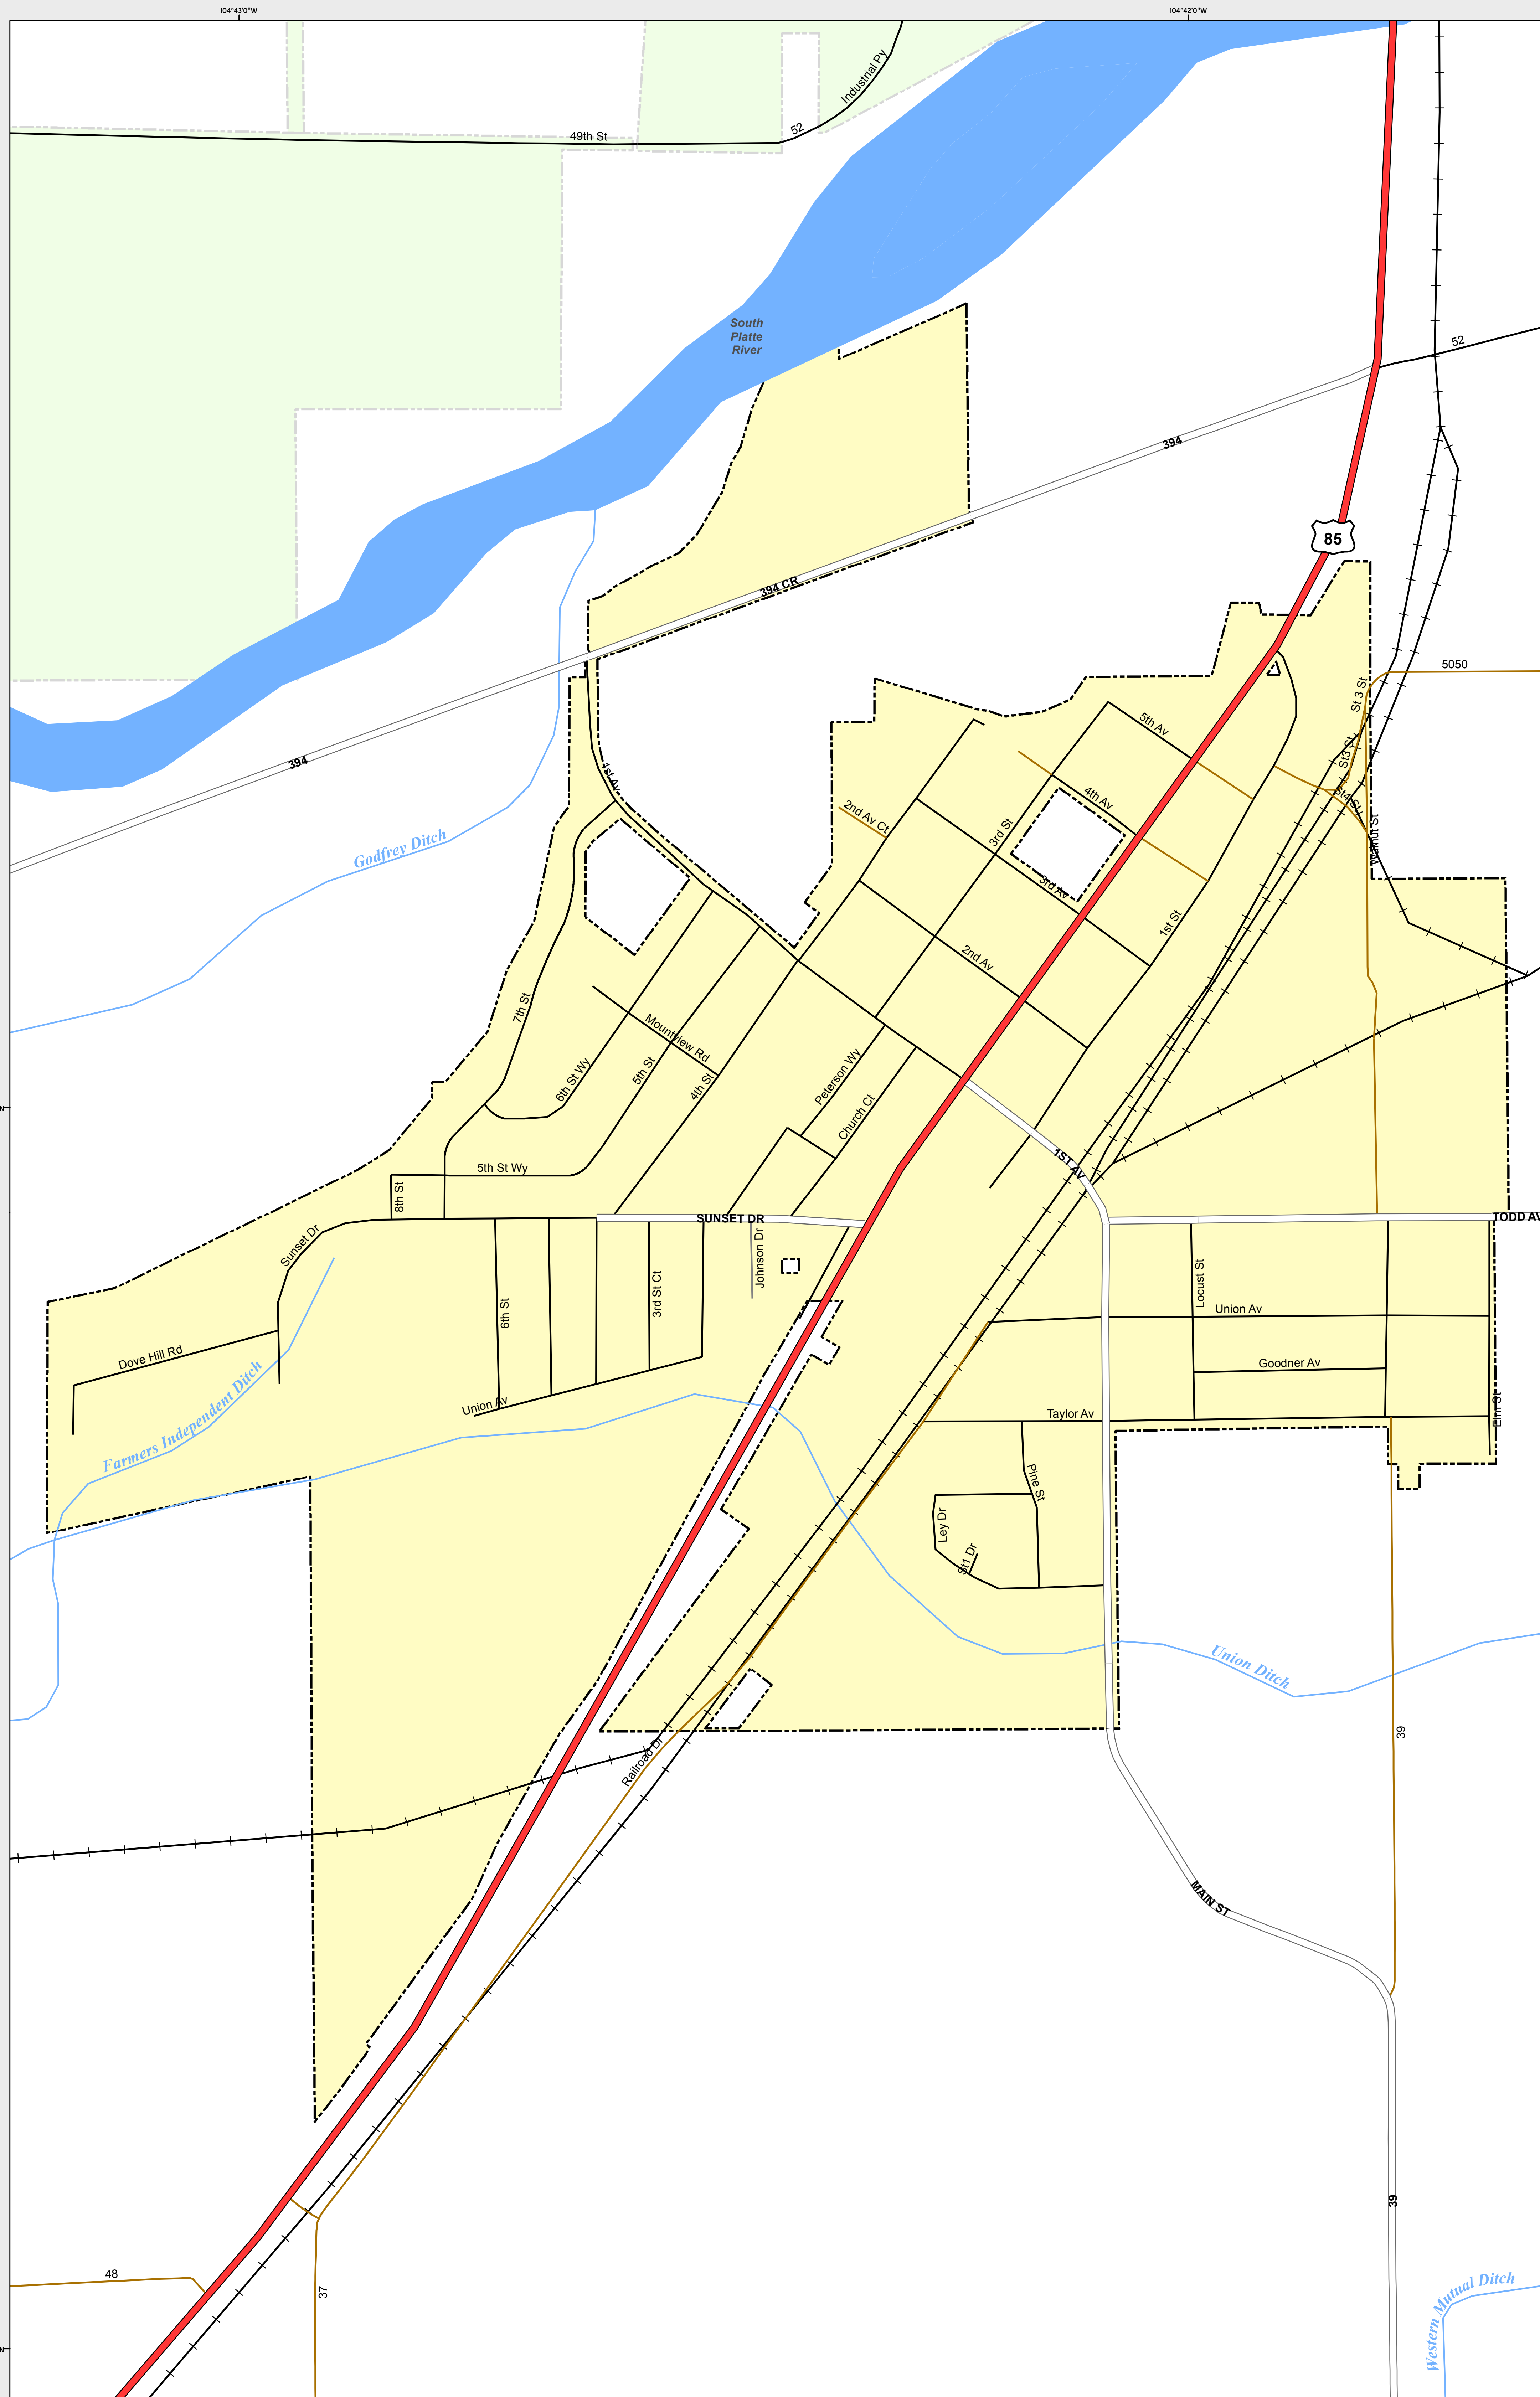

LA SALLE

- Highways
- **Major Roads**
- Paved
- Gravel
- Bladed
- **Local Roads**
- Paved
- Gravel
- Bladed
- Lakes
- Railroads
- Rivers/Streams
- **Base Data**
- City Limits
- Cemetery
- **Public Land Classification**
- Public Lands
- State Lands
- National or State Forest
- National Parks/Monuments
- Indian Reservations
- Military/Federal
- Wilderness Areas

0 0.09 0.18 Miles

State of Colorado

This city is located in the following count(ies):
Weld