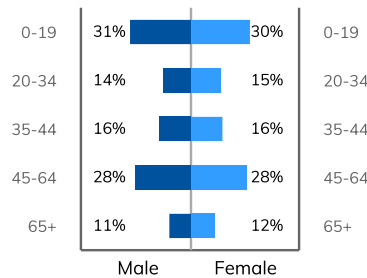

Erie

Counties: Boulder, Weld

Town of Erie

303-926-2700 | bpratt@erieco.gov

Source: ESRI®, 2021

Population

Population By Age 2021

Population By Age 2025

Population Overview

Population 2021:	29,740
Population 2025:	31,834
Female Population 2021:	15,026
Male Population 2021:	14,716
Diversity Index:	37.2

Population By Race

White:	87%
Hispanic or Latino:	10%
Asian:	5%
Two or More Races:	4%
Some Other Race:	3%
Black or African American:	1%
American Indian:	Below 1%
Native Hawaiian or Pacific Islander:	Below 1%

Age & Gender 2021

Median Age 2021

Households

Total Families

Workforce

Total Workforce:	15,979
Employed:	95%
Unemployed:	5%

Average Daily Commute

Net Migration