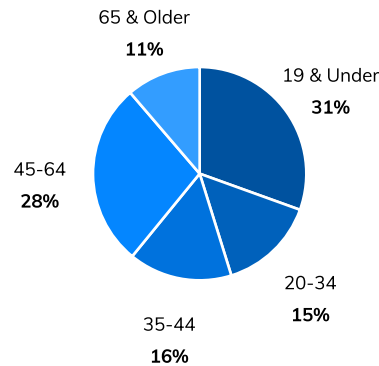

Erie

Counties: Boulder, Weld

Town of Erie

303-926-2700 | bpratt@erieco.gov

Source: ESRI®, 2021

Population

Population By Age 2021

Population By Age 2025

Population Overview

Population 2021:	29,740
Population 2025:	31,834
Female Population 2021:	15,026
Male Population 2021:	14,716
Diversity Index:	37.2

Population By Race

White:	87%
Hispanic or Latino:	10%
Asian:	5%
Two or More Races:	4%
Some Other Race:	3%
Black or African American:	1%
American Indian:	Below 1%
Native Hawaiian or Pacific Islander:	Below 1%

Age & Gender 2021

Median Age 2021

Households

Total Families

Workforce

Total Workforce:	15,979
Employed:	95%
Unemployed:	5%

Average Daily Commute

Net Migration