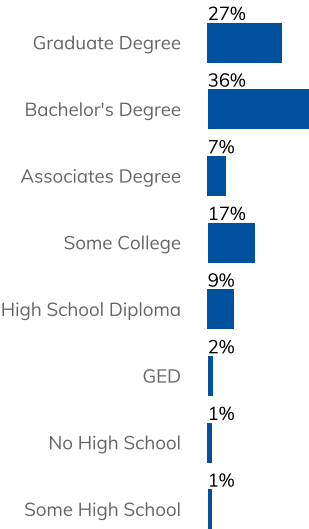

Population Overview

Population 2021:	29,740
Population 2025:	31,834
Female Population 2021:	15,026
Male Population 2021:	14,716
Diversity Index:	37.2

Population By Race

White:	87%
Hispanic or Latino:	10%
Asian:	5%
Two or More Races:	4%
Some Other Race:	3%
Black or African American:	1%
American Indian:	Below 1%
Native Hawaiian or Pacific Islander:	Below 1%

Income

Median Household Income

Average Household Income

Per Capita Income

Income Growth

Per Capita Income Annual Growth Rate	2.39%
Median Household Income Annual Growth Rate	2.21%

Household Income Distribution

Education

Education Levels

Graduate Degree	5,176
Bachelor's Degree	7,078
High School Diploma	1,809

Education Attainment 2021

Source: ESRI®, 2021