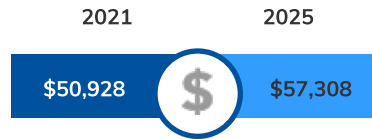

Housing Overview

2021 Median Home Value:	\$521,886
2025 Median Home Value:	\$581,064
2021 Total Housing Units:	10,648
2021 Owner Occupied Units:	9,353
2021 Renter Occupied Units:	986
2021 Vacant Units:	308
2025 Total Housing Units:	11,371
2025 Owner Occupied Units:	10,059
2025 Renter Occupied Units:	986
2025 Vacant Units:	289

Income

Median Household Income

Average Household Income

Per Capita Income

Income Growth

Per Capita Income Annual Growth Rate	2.39%
Median Household Income Annual Growth Rate	2.21%

Household Income Distribution