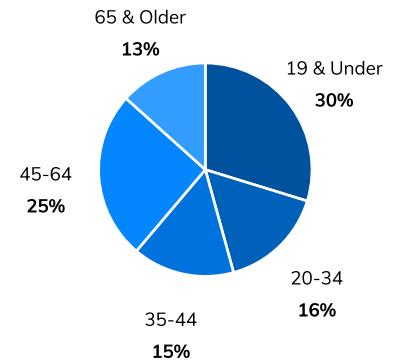

Erie

Counties: Boulder, Weld

Town of Erie

303-926-2700 | bpratt@erieco.gov

Source: ESRI®, 2021

Population

Population By Age 2021

Population By Age 2025

Population Overview

Population 2021:	29,740
Population 2025:	31,834
Female Population 2021:	15,026
Male Population 2021:	14,716
Diversity Index:	37.2

Population By Race

White:	87%
Hispanic or Latino:	10%
Asian:	5%
Two or More Races:	4%
Some Other Race:	3%
Black or African American:	1%
American Indian:	Below 1%
Native Hawaiian or Pacific Islander:	Below 1%

Age & Gender 2021

Median Age 2021

Households

Total Families

Workforce

Total Workforce:	15,979
Employed:	95%
Unemployed:	5%

Average Daily Commute

Net Migration