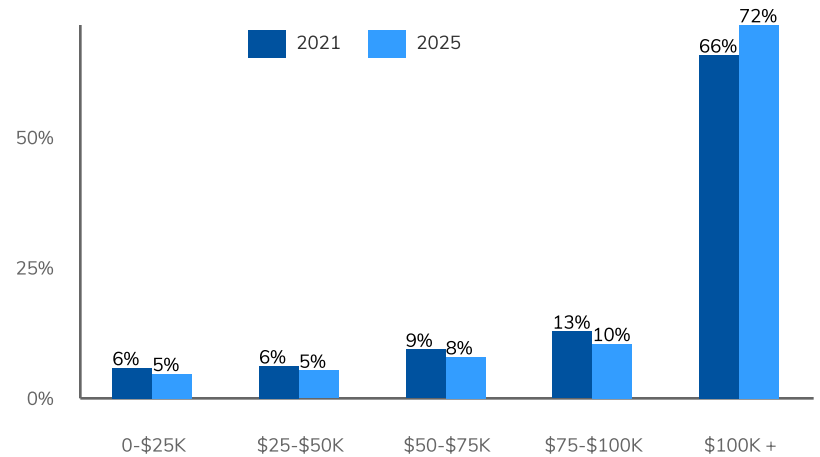

Income

Median Household Income

Average Household Income

Per Capita Income

Income Growth

Per Capita Income Annual Growth Rate	2.39%
Median Household Income Annual Growth Rate	2.21%

Household Income Distribution