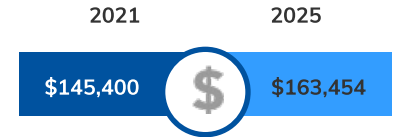

Housing Overview

2021 Median Home Value:	\$521,886
2025 Median Home Value:	\$581,064
2021 Total Housing Units:	10,648
2021 Owner Occupied Units:	9,353
2021 Renter Occupied Units:	986
2021 Vacant Units:	308
2025 Total Housing Units:	11,371
2025 Owner Occupied Units:	10,059
2025 Renter Occupied Units:	986
2025 Vacant Units:	289

Income

Median Household Income

Average Household Income

Per Capita Income

Income Growth

Per Capita Income Annual Growth Rate	2.39%
Median Household Income Annual Growth Rate	2.21%

Household Income Distribution