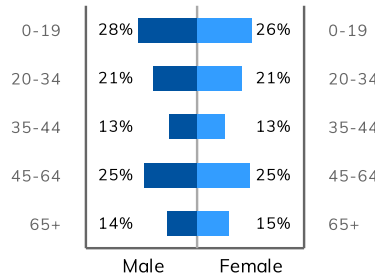

Ault

County: Weld

Town of Ault

970-834-2844 | sharon@townofault.org

Source: ESRI®, 2023

Population

Population By Age 2023

Population By Age 2025

Population Overview

Population 2023:	2,325
Population 2025:	2,493
Female Population 2023:	1,190
Male Population 2023:	1,136
Diversity Index:	64.2

Population By Race

White:	75%
Hispanic or Latino:	27%
Two or More Races:	14%
Some Other Race:	9%
American Indian:	1%
Asian:	Below 1%
Black or African American:	Below 1%
Native Hawaiian or Pacific Islander:	Below 1%

Age & Gender 2023

Median Age 2023

Households

Total Families

Workforce

Total Workforce:	1,174
Employed:	94%
Unemployed:	6%

Average Daily Commute

Net Migration