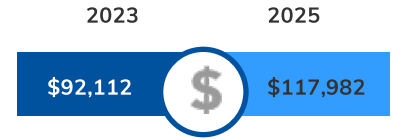

Housing Overview

2023 Median Home Value:	\$400,993
2025 Median Home Value:	\$461,934
2023 Total Housing Units:	916
2023 Owner Occupied Units:	650
2023 Renter Occupied Units:	221
2023 Vacant Units:	45
2025 Total Housing Units:	979
2025 Owner Occupied Units:	712
2025 Renter Occupied Units:	221
2025 Vacant Units:	46

Income

Median Household Income

Average Household Income

Per Capita Income

Income Growth

Per Capita Income Annual Growth Rate	5.03%
Median Household Income Annual Growth Rate	2%

Household Income Distribution