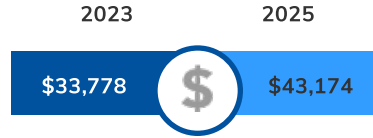

Income

Median Household Income

Average Household Income

Per Capita Income

Income Growth

Per Capita Income Annual Growth Rate	5.03%
Median Household Income Annual Growth Rate	2%

Household Income Distribution