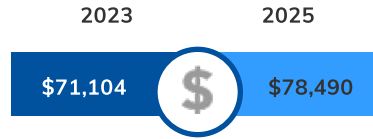

Housing Overview

2023 Median Home Value:	$400,993
2025 Median Home Value:	$461,934
2023 Total Housing Units:	916
2023 Owner Occupied Units:	650
2023 Renter Occupied Units:	221
2023 Vacant Units:	45
2025 Total Housing Units:	979
2025 Owner Occupied Units:	712
2025 Renter Occupied Units:	221
2025 Vacant Units:	46

Employment by Industry

Manufacturing:	176
Construction:	144
Retail Trade:	113
Health Care/Social Assistance:	112
Educational Services:	102
Agriculture/Forestry/Fishing/Hunting:	77
Professional/Scientific/Tech Services:	49
Transportation/Warehousing:	48
Finance/Insurance:	40
Admin/Support/Waste Management Services:	40
Accommodation/Food Services:	40
Other Services:	38
Public Administration:	38
Utilities:	31
Mining/Quarrying/Oil & Gas Extraction:	26
Real Estate/Rental/Leasing:	16
Wholesale Trade:	10
Arts/Entertainment/Recreation:	5
Information:	0
Management of Companies/Enterprises:	0

Income

Median Household Income