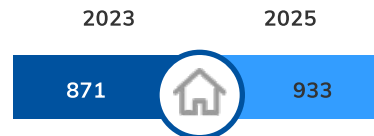

Population Overview

Population 2023:	2,325
Population 2025:	2,493
Female Population 2023:	1,190
Male Population 2023:	1,136
Diversity Index:	64.2

Population By Race

White:	75%
Hispanic or Latino:	27%
Two or More Races:	14%
Some Other Race:	9%
American Indian:	1%
Asian:	Below 1%
Black or African American:	Below 1%
Native Hawaiian or Pacific Islander:	Below 1%

Age & Gender 2023

Median Age 2023

Households

Total Families

Workforce

Total Workforce:	1,174
Employed:	94%
Unemployed:	6%

Average Daily Commute

Net Migration