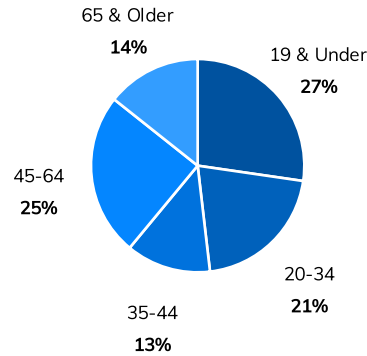

Ault

County: Weld

Town of Ault

970-834-2844 | sharon@townofault.org

Source: ESRI®, 2023

Population

Population By Age 2023

Population By Age 2025

Population Overview

Population 2023:	2,325
Population 2025:	2,493
Female Population 2023:	1,190
Male Population 2023:	1,136
Diversity Index:	64.2

Population By Race

White:	75%
Hispanic or Latino:	27%
Two or More Races:	14%
Some Other Race:	9%
American Indian:	1%
Asian:	Below 1%
Black or African American:	Below 1%
Native Hawaiian or Pacific Islander:	Below 1%

Age & Gender 2023

Median Age 2023

Households

Total Families

Workforce

Total Workforce:	1,174
Employed:	94%
Unemployed:	6%

Average Daily Commute

Net Migration