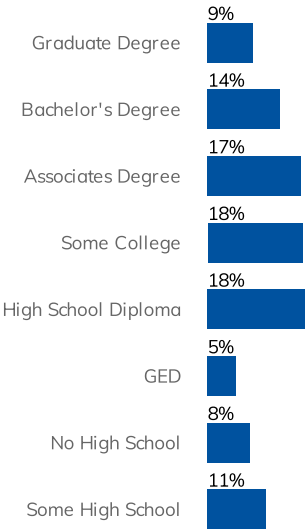

Education Attainment 2023