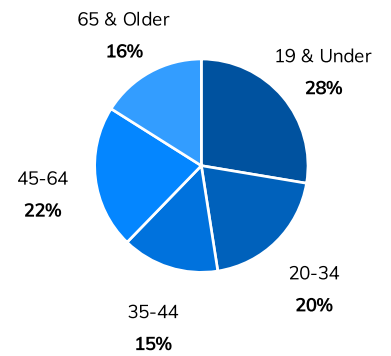

Ault

County: Weld

Town of Ault

970-834-2844 | sharon@townofault.org

Source: ESRI®, 2023

Population

Population By Age 2023

Population By Age 2025

Population Overview

Population 2023:	2,325
Population 2025:	2,493
Female Population 2023:	1,190
Male Population 2023:	1,136
Diversity Index:	64.2

Population By Race

White:	75%
Hispanic or Latino:	27%
Two or More Races:	14%
Some Other Race:	9%
American Indian:	1%
Asian:	Below 1%
Black or African American:	Below 1%
Native Hawaiian or Pacific Islander:	Below 1%

Age & Gender 2023

Median Age 2023

Households

Total Families

Workforce

Total Workforce:	1,174
Employed:	94%
Unemployed:	6%

Average Daily Commute

Net Migration