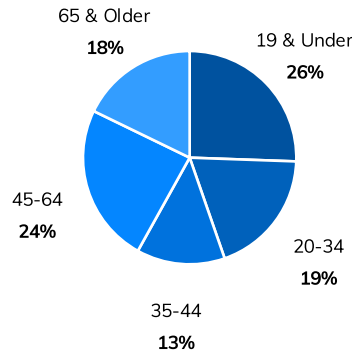

## Population

### Population By Age 2023

### Population By Age 2025

### Population Overview

Population 2023:	2,359
Population 2025:	2,404
Female Population 2023:	1,215
Male Population 2023:	1,144
Diversity Index:	72.4