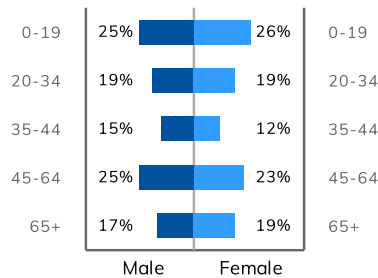

Age & Gender 2023