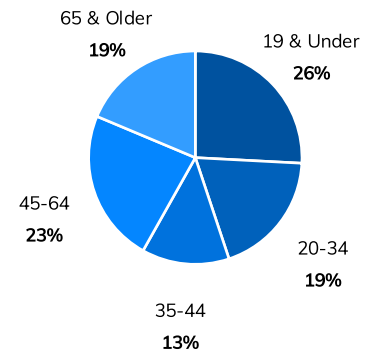

## Population

### Population By Age 2023

### Population By Age 2025

### Population Overview

Population 2023:	2,359
Population 2025:	2,404
Female Population 2023:	1,215
Male Population 2023:	1,144
Diversity Index:	72.4