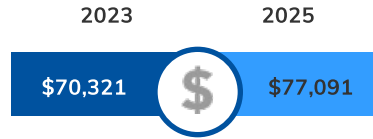

Housing Overview

2023 Median Home Value:	$346,216
2025 Median Home Value:	$510,870
2023 Total Housing Units:	839
2023 Owner Occupied Units:	623
2023 Renter Occupied Units:	190
2023 Vacant Units:	26
2025 Total Housing Units:	869
2025 Owner Occupied Units:	644
2025 Renter Occupied Units:	190
2025 Vacant Units:	41

Employment by Industry

Construction:	133
Educational Services:	123
Admin/Support/Waste Management Services:	108
Retail Trade:	93
Health Care/Social Assistance:	92
Transportation/Warehousing:	60
Public Administration:	57
Accommodation/Food Services:	51
Other Services:	49
Mining/Quarrying/Oil & Gas Extraction:	43
Manufacturing:	41
Agriculture/Forestry/Fishing/Hunting:	40
Finance/Insurance:	36
Utilities:	22
Professional/Scientific/Tech Services:	20
Information:	17
Wholesale Trade:	15
Real Estate/Rental/Leasing:	15
Arts/Entertainment/Recreation:	12
Management of Companies/Enterprises:	2

Income

Median Household Income