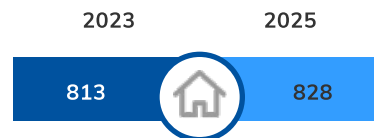

Households