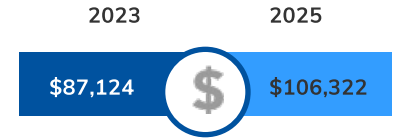

Average Household Income