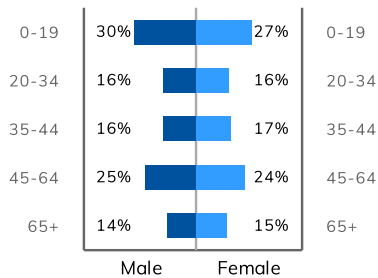

Population By Race

White:	58%
Hispanic or Latino:	46%
Some Other Race:	21%
Two or More Races:	16%
American Indian:	2%
Asian:	1%
Black or African American:	1%
Native Hawaiian or Pacific Islander:	Below 1%

Workforce

Total Workforce:	4,171
Employed:	96%
Unemployed:	4%

Population By Age 2023

Population By Age 2025

Age & Gender 2023

Median Age 2023

Households

Total Families

Average Daily Commute

Net Migration

Housing Overview

2023 Median Home Value:	\$343,478
2025 Median Home Value:	\$467,933
2023 Total Housing Units:	2,582
2023 Owner Occupied Units:	2,178
2023 Renter Occupied Units:	352
2023 Vacant Units:	52
2025 Total Housing Units:	3,643
2025 Owner Occupied Units:	3,149
2025 Renter Occupied Units:	352
2025 Vacant Units:	162