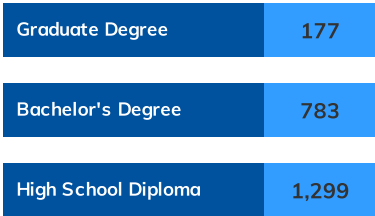

Education

Education Levels