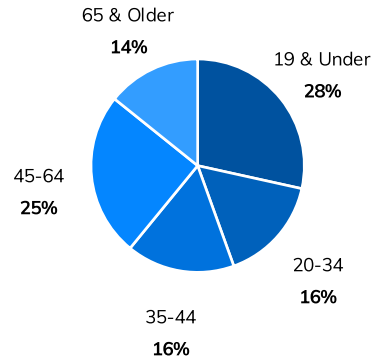

Lochbuie

County: Weld

Town of Lochbuie

(303) 655-9308 | bmcbroom@lochbuie.org

Source: ESRI®, 2023

Population

Population Overview

Population 2023:	8,172
Population 2025:	11,430
Female Population 2023:	4,019
Male Population 2023:	4,154
Diversity Index:	79.5

Population By Race

White:	58%
Hispanic or Latino:	46%
Some Other Race:	21%
Two or More Races:	16%
American Indian:	2%
Asian:	1%
Black or African American:	1%
Native Hawaiian or Pacific Islander:	Below 1%

Workforce

Total Workforce:	4,171
Employed:	96%
Unemployed:	4%

Population By Age 2023

Population By Age 2025

Age & Gender 2023

Median Age 2023

Households

Total Families