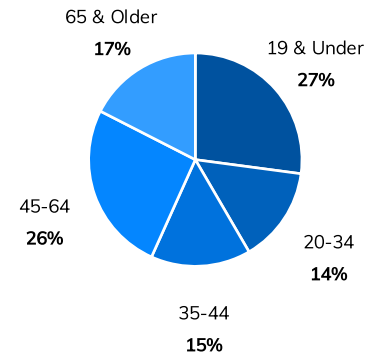

Lochbuie

County: Weld

Town of Lochbuie

(303) 655-9308 | bmcbroom@lochbuie.org

Source: ESRI®, 2023

Population

Population Overview

Population 2023:	8,172
Population 2025:	11,430
Female Population 2023:	4,019
Male Population 2023:	4,154
Diversity Index:	79.5

Population By Race

White:	58%
Hispanic or Latino:	46%
Some Other Race:	21%
Two or More Races:	16%
American Indian:	2%
Asian:	1%
Black or African American:	1%
Native Hawaiian or Pacific Islander:	Below 1%

Workforce

Total Workforce:	4,171
Employed:	96%
Unemployed:	4%

Population By Age 2023

Population By Age 2025

Age & Gender 2023

Median Age 2023

Households

Total Families