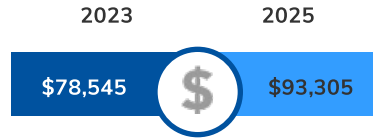

Housing Overview

2023 Median Home Value:	$343,478
2025 Median Home Value:	$467,933
2023 Total Housing Units:	2,582
2023 Owner Occupied Units:	2,178
2023 Renter Occupied Units:	352
2023 Vacant Units:	52
2025 Total Housing Units:	3,643
2025 Owner Occupied Units:	3,149
2025 Renter Occupied Units:	352
2025 Vacant Units:	162

Employment by Industry

Construction:	417
Transportation/Warehousing:	410
Health Care/Social Assistance:	409
Manufacturing:	403
Retail Trade:	391
Accommodation/Food Services:	364
Educational Services:	287
Professional/Scientific/Tech Services:	279
Other Services:	215
Public Administration:	165
Admin/Support/Waste Management Services:	153
Wholesale Trade:	131
Finance/Insurance:	83
Agriculture/Forestry/Fishing/Hunting:	71
Information:	70
Arts/Entertainment/Recreation:	51
Real Estate/Rental/Leasing:	49
Mining/Quarrying/Oil & Gas Extraction:	27
Utilities:	10
Management of Companies/Enterprises:	0

Income

Median Household Income