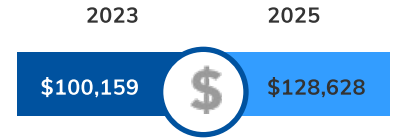

Average Daily Commute

Net Migration

Housing Overview

2023 Median Home Value:	\$343,478
2025 Median Home Value:	\$467,933
2023 Total Housing Units:	2,582
2023 Owner Occupied Units:	2,178
2023 Renter Occupied Units:	352
2023 Vacant Units:	52
2025 Total Housing Units:	3,643
2025 Owner Occupied Units:	3,149
2025 Renter Occupied Units:	352
2025 Vacant Units:	162

Employment by Industry

Construction:	417
Transportation/Warehousing:	410
Health Care/Social Assistance:	409
Manufacturing:	403
Retail Trade:	391
Accommodation/Food Services:	364
Educational Services:	287
Professional/Scientific/Tech Services:	279
Other Services:	215
Public Administration:	165
Admin/Support/Waste Management Services:	153
Wholesale Trade:	131
Finance/Insurance:	83
Agriculture/Forestry/Fishing/Hunting:	71
Information:	70
Arts/Entertainment/Recreation:	51
Real Estate/Rental/Leasing:	49
Mining/Quarrying/Oil & Gas Extraction:	27
Utilities:	10
Management of Companies/Enterprises:	0

Income

Median Household Income

Average Household Income

Per Capita Income

Income Growth

Per Capita Income Annual Growth Rate	4.83%
Median Household Income Annual Growth Rate	3.5%

Household Income Distribution