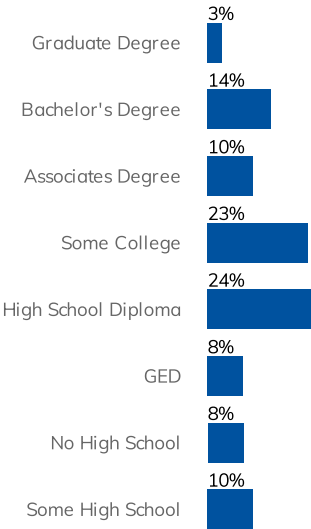

Education Attainment 2023