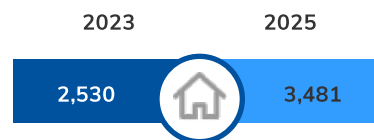

Population By Race

White:	58%
Hispanic or Latino:	46%
Some Other Race:	21%
Two or More Races:	16%
American Indian:	2%
Asian:	1%
Black or African American:	1%
Native Hawaiian or Pacific Islander:	Below 1%

Workforce

Total Workforce:	4,171
Employed:	96%
Unemployed:	4%

Population By Age 2023

Population By Age 2025

Age & Gender 2023

Median Age 2023

Households

Total Families

Average Daily Commute

Net Migration

Housing Overview

2023 Median Home Value:	\$343,478
2025 Median Home Value:	\$467,933
2023 Total Housing Units:	2,582
2023 Owner Occupied Units:	2,178
2023 Renter Occupied Units:	352
2023 Vacant Units:	52
2025 Total Housing Units:	3,643
2025 Owner Occupied Units:	3,149
2025 Renter Occupied Units:	352
2025 Vacant Units:	162