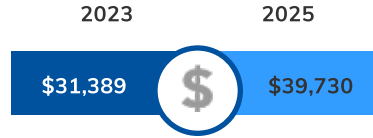

Income

Median Household Income

Average Household Income

Per Capita Income

Income Growth

Per Capita Income Annual Growth Rate	4.83%
Median Household Income Annual Growth Rate	3.5%

Household Income Distribution