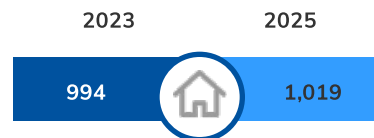

Population Overview

Population 2023:	2,962
Population 2025:	3,048
Female Population 2023:	1,473
Male Population 2023:	1,487
Diversity Index:	76.2

Population By Race

White:	63%
Hispanic or Latino:	41%
Two or More Races:	17%
Some Other Race:	17%
American Indian:	2%
Asian:	1%
Black or African American:	Below 1%
Native Hawaiian or Pacific Islander:	Below 1%

Age & Gender 2023

Median Age 2023

Households

Total Families

Workforce

Total Workforce:	1,472
Employed:	96%
Unemployed:	4%

Average Daily Commute

Net Migration

Housing Overview

2023 Median Home Value:	\$361,516
2025 Median Home Value:	\$456,250
2023 Total Housing Units:	1,036
2023 Owner Occupied Units:	774
2023 Renter Occupied Units:	220
2023 Vacant Units:	42
2025 Total Housing Units:	1,079
2025 Owner Occupied Units:	806
2025 Renter Occupied Units:	220
2025 Vacant Units:	60