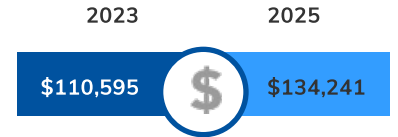

Housing Overview

2023 Median Home Value:	\$361,516
2025 Median Home Value:	\$456,250
2023 Total Housing Units:	1,036
2023 Owner Occupied Units:	774
2023 Renter Occupied Units:	220
2023 Vacant Units:	42
2025 Total Housing Units:	1,079
2025 Owner Occupied Units:	806
2025 Renter Occupied Units:	220
2025 Vacant Units:	60

Income

Median Household Income

Average Household Income

Per Capita Income

Income Growth

Per Capita Income Annual Growth Rate	3.91%
Median Household Income Annual Growth Rate	2.3%

Household Income Distribution