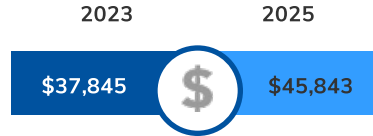

Income

Median Household Income

Average Household Income

Per Capita Income

Income Growth

Per Capita Income Annual Growth Rate	3.91%
Median Household Income Annual Growth Rate	2.3%

Household Income Distribution