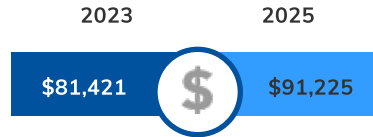

Housing Overview

2023 Median Home Value:	$361,516
2025 Median Home Value:	$456,250
2023 Total Housing Units:	1,036
2023 Owner Occupied Units:	774
2023 Renter Occupied Units:	220
2023 Vacant Units:	42
2025 Total Housing Units:	1,079
2025 Owner Occupied Units:	806
2025 Renter Occupied Units:	220
2025 Vacant Units:	60

Employment by Industry

Health Care/Social Assistance:	191
Construction:	148
Manufacturing:	142
Retail Trade:	140
Transportation/Warehousing:	134
Professional/Scientific/Tech Services:	119
Other Services:	79
Educational Services:	78
Information:	75
Public Administration:	69
Mining/Quarrying/Oil & Gas Extraction:	59
Accommodation/Food Services:	46
Admin/Support/Waste Management Services:	36
Agriculture/Forestry/Fishing/Hunting:	31
Real Estate/Rental/Leasing:	26
Utilities:	19
Finance/Insurance:	18
Arts/Entertainment/Recreation:	6
Wholesale Trade:	3
Management of Companies/Enterprises:	0

Income

Median Household Income