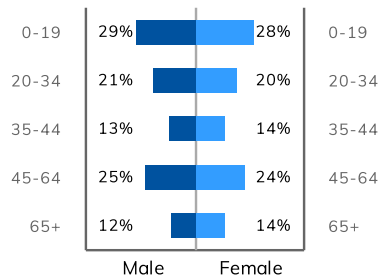

Platteville

County: Weld

Town of Platteville

(970) 785-2245 | trenken@plattevillegov.org

Source: ESRI®, 2023

Population

Population By Age 2023

Population By Age 2025

Population Overview

Population 2023:	2,962
Population 2025:	3,048
Female Population 2023:	1,473
Male Population 2023:	1,487
Diversity Index:	76.2

Population By Race

White:	63%
Hispanic or Latino:	41%
Two or More Races:	17%
Some Other Race:	17%
American Indian:	2%
Asian:	1%
Black or African American:	Below 1%
Native Hawaiian or Pacific Islander:	Below 1%

Age & Gender 2023

Median Age 2023

Households

Total Families

Workforce

Total Workforce:	1,472
Employed:	96%
Unemployed:	4%

Average Daily Commute

Net Migration