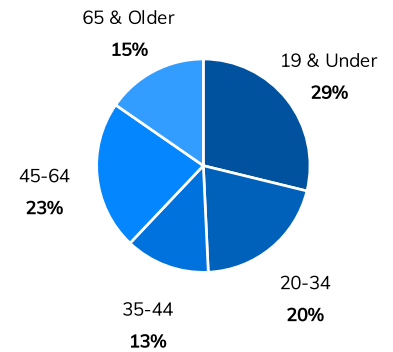

Platteville

County: Weld

Town of Platteville

(970) 785-2245 | trenken@plattevillegov.org

Source: ESRI®, 2023

Population

Population By Age 2023

Population By Age 2025

Population Overview

Population 2023:	2,962
Population 2025:	3,048
Female Population 2023:	1,473
Male Population 2023:	1,487
Diversity Index:	76.2

Population By Race

White:	63%
Hispanic or Latino:	41%
Two or More Races:	17%
Some Other Race:	17%
American Indian:	2%
Asian:	1%
Black or African American:	Below 1%
Native Hawaiian or Pacific Islander:	Below 1%

Age & Gender 2023

Median Age 2023

Households

Total Families

Workforce

Total Workforce:	1,472
Employed:	96%
Unemployed:	4%

Average Daily Commute

Net Migration