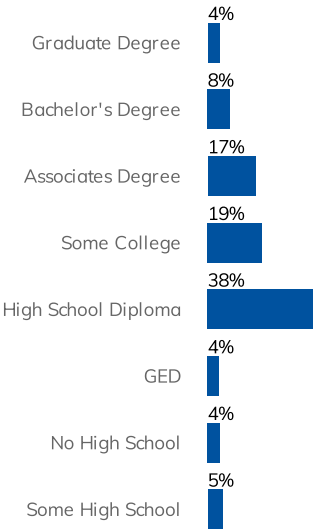

Population Overview

Population 2023:	2,962
Population 2025:	3,048
Female Population 2023:	1,473
Male Population 2023:	1,487
Diversity Index:	76.2

Population By Race

White:	63%
Hispanic or Latino:	41%
Two or More Races:	17%
Some Other Race:	17%
American Indian:	2%
Asian:	1%
Black or African American:	Below 1%
Native Hawaiian or Pacific Islander:	Below 1%

Income

Median Household Income

Average Household Income

Per Capita Income

Income Growth

Per Capita Income Annual Growth Rate	3.91%
Median Household Income Annual Growth Rate	2.3%

Household Income Distribution

Education

Education Levels

Graduate Degree	82
Bachelor's Degree	156
High School Diploma	731

Education Attainment 2023

Source: ESRI®, 2023