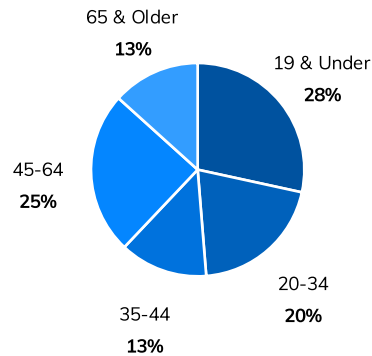

Platteville

County: Weld

Town of Platteville

(970) 785-2245 | trenken@plattevillegov.org

Source: ESRI®, 2023

Population

Population By Age 2023

Population By Age 2025

Population Overview

Population 2023:	2,962
Population 2025:	3,048
Female Population 2023:	1,473
Male Population 2023:	1,487
Diversity Index:	76.2

Population By Race

White:	63%
Hispanic or Latino:	41%
Two or More Races:	17%
Some Other Race:	17%
American Indian:	2%
Asian:	1%
Black or African American:	Below 1%
Native Hawaiian or Pacific Islander:	Below 1%

Age & Gender 2023

Median Age 2023

Households

Total Families

Workforce

Total Workforce:	1,472
Employed:	96%
Unemployed:	4%

Average Daily Commute

Net Migration